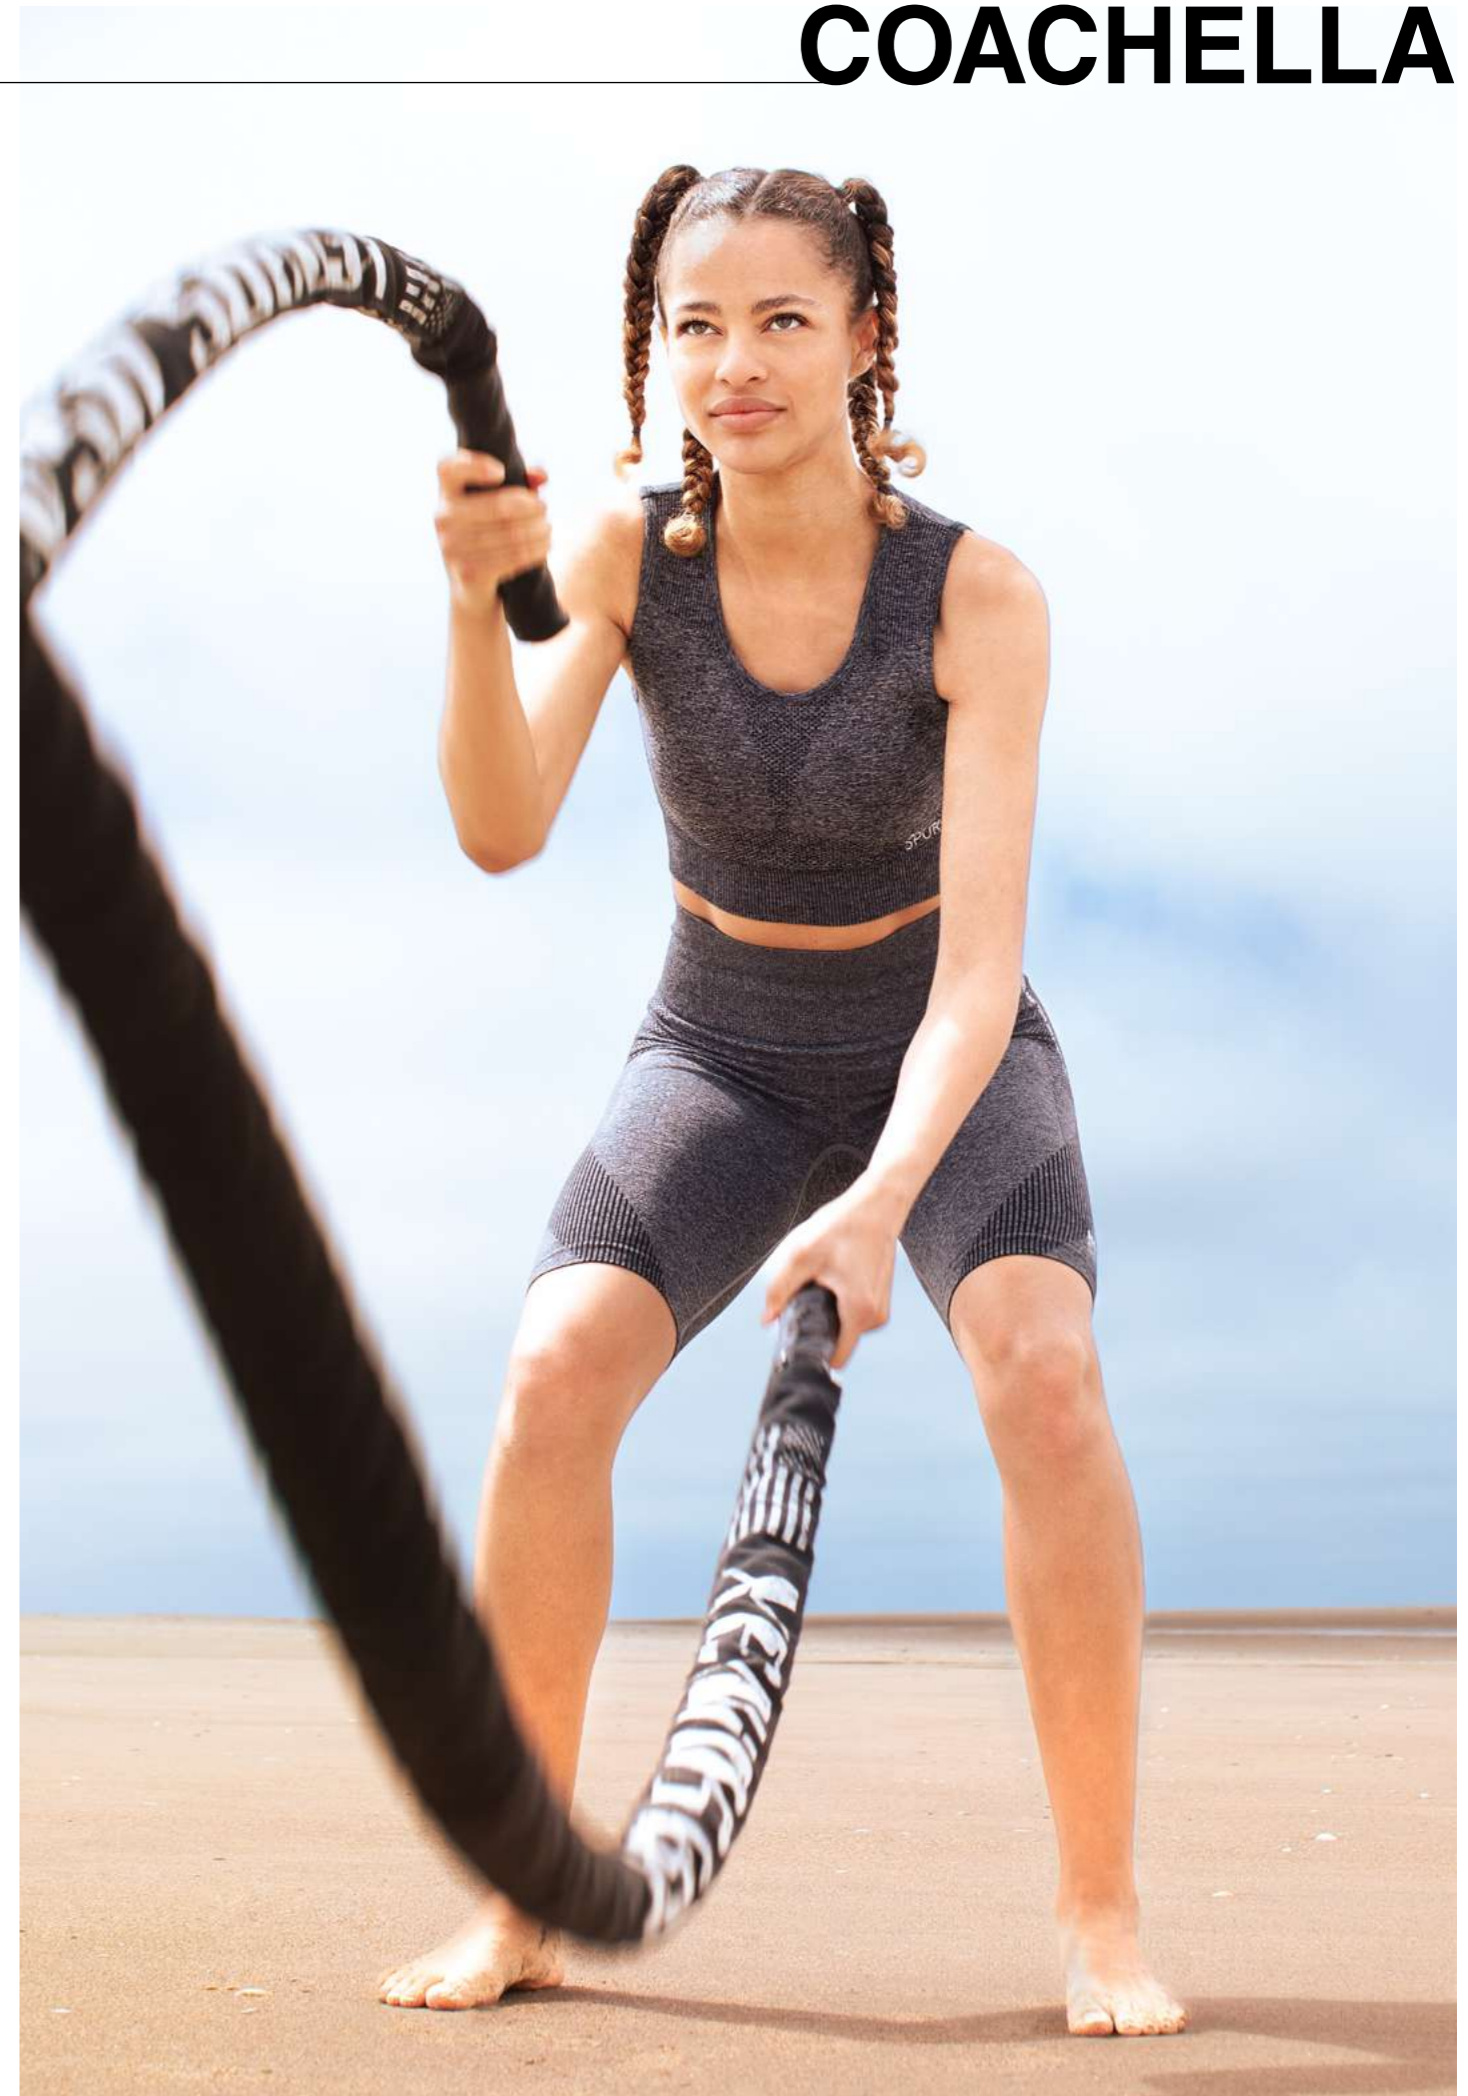

## Brassière GWEN

6.30€

**GRIS PLOMB**  
(2N/5/5/16)

**BLEU**  
(2N/5/5/21)